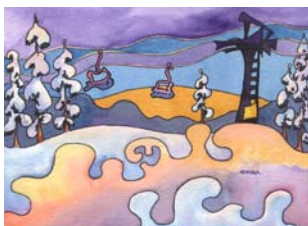

# 2009 Sun Peaks Art Show

Sun Fun Covered Bridge  
10x12 \$175

Magic Day  
14x18 \$395

Waves of Light  
11x15 \$295

Passion  
15x19 \$425

Ride the Wave  
15x19 \$425

Patchwork Pattern  
11x12.5 \$275

Pink Chairlifts  
10x12 \$175

Look Mom!  
10x12 \$175

Outdoor Rink  
14x18 \$395

Powder Morning  
16x20 \$425

Hiking with Dad  
16x20 \$450

Powderful  
15x19 \$425

Persistence Pays  
16x20 \$450

Sunlit Covered Bridge  
12x16 \$325

Village Way  
16x20 \$475